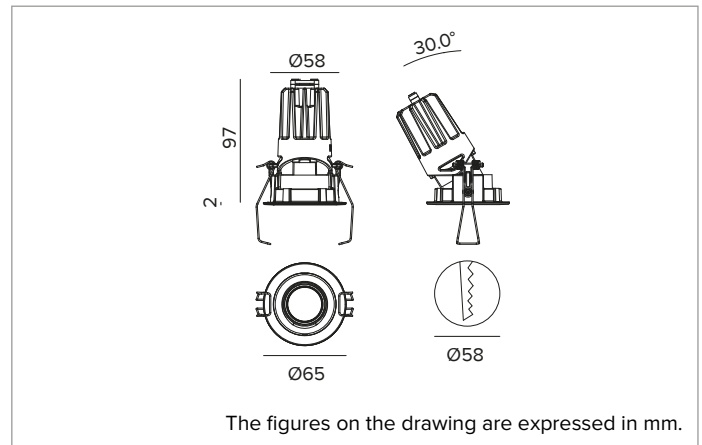

SOURCE

High efficiency Chip on Board LED Ra90. Ra80 on request.

Energy efficiency class: F

Nominal power: 9,5W

Nominal flux: 909lm

Colour rendering index: 90

Rf: 92

Rg: 101

CCT nominal: 3000K

Lifetime (L80/B10): >50000h tq +25°C

ILLUMINOTECHNICAL CHARACTERISTICS

SP Version - a moulded black plastic optical holder with metallised polycarbonate precision optics, a holographic diffusion filter and a black silicone cut off ring. UGR<19 (EN 12464-1).

Optic: REFLECTOR

Beam angles: SP

Optical efficiency: 77%

Fixture flux: 702lm

Luminous efficacy: 64lm/W

Photobiological safety: Compliant with RG1 low risk group

MECHANICAL CHARACTERISTICS

Moulded black plastic optic holder and die-cast aluminium heat sink in black color. Black colour cover. The optical unit can be adjusted up to 30° on the vertical plane. Trim version with an integrated black ring.

Colour and finish: Deep black

Weight: 0.23Kg

Version: TRIM

Degree of protection: IP20 for recessed part

Degree of protection: IP40 for exposed part

ELECTRICAL CHARACTERISTICS

Integrated electronic ON-OFF driver. Luminaire compliant with EN 60598-2-22 for power supply from a centralised emergency system CPSS (Central Power Supply System), not incorporated in the luminaire - high risk areas excluded. The default power and flux are 100% in AC and 100% in DC.

Fixture Power: 11W

Power supply: 220-240Vac 50/60Hz

Insulation Class: CLASS 2

Type of driver / Control: ON-OFF

Driver included: YES

Class F: YES

SAFE FLICKER: PstLM=<1 and SVM=<0.4 (IEC TR 61547-1 and IEC TR 63158), to ensure a more comfortable and safe light

Ambient temperature: 0°C / +25°C

INSTALLATION

Quick tool-free mounting system for false ceiling installation from 0.5 to 30mm.

NOTES

110-277Vac version available on request.

WARRANTY

5 years.

WARNING

Luminaire designed for disposal/recycling at end-of-life. Replaceable (LED only) light source by a professional. Replaceable control gear by a professional.

Due to the technological evolution of the electronic components, the data provided may be updated, and as such, confirmation must be requested during the order process.

Luminous flux and power supply have +/-10% tolerances with respect to the indicated value. tq +25°C (CIE 121).

We reserve the right to make technical changes.

Targetti Sankey S.r.l.
Via Pratese, 164
50145 Firenze - Italy
Tel: +39 055 37911
targetti.com
targetti@targetti.com

CCIAA Firenze
Share Capital:
€ 500.000,00
VAT N. (IT):
01537660480
R.E.A: FI-275656

TARGETTI